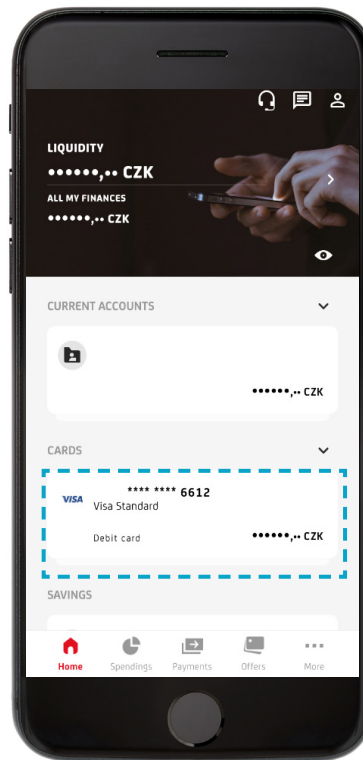

VIEW PIN

STEP 1

Log in to Smart Banking.

STEP 2

Tap on chosen card.

STEP 3

Tap on VIEW PIN.

VIEW PIN

STEP 4

Enter your PIN or use biometric login.

STEP 5

Hold SHOW to unhide your PIN.