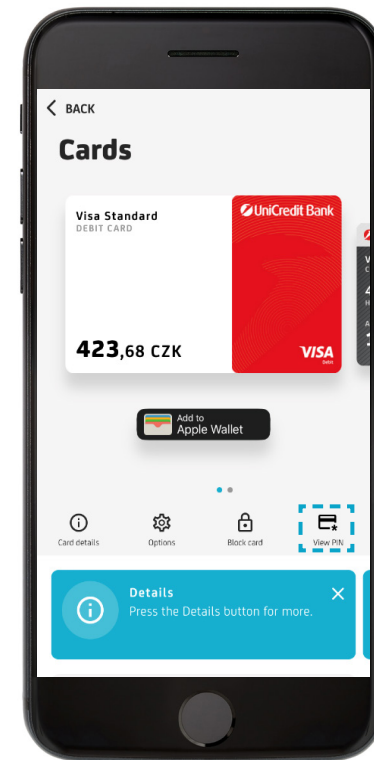

VIEW PIN

STEP 1

Log in to Smart Banking.

STEP 2

Tap on chosen card.

STEP 3

Tap on VIEW PIN.

VIEW PIN

STEP 4

Enter your PIN or use biometric login.

STEP 5

Hold SHOW to unhide your PIN.